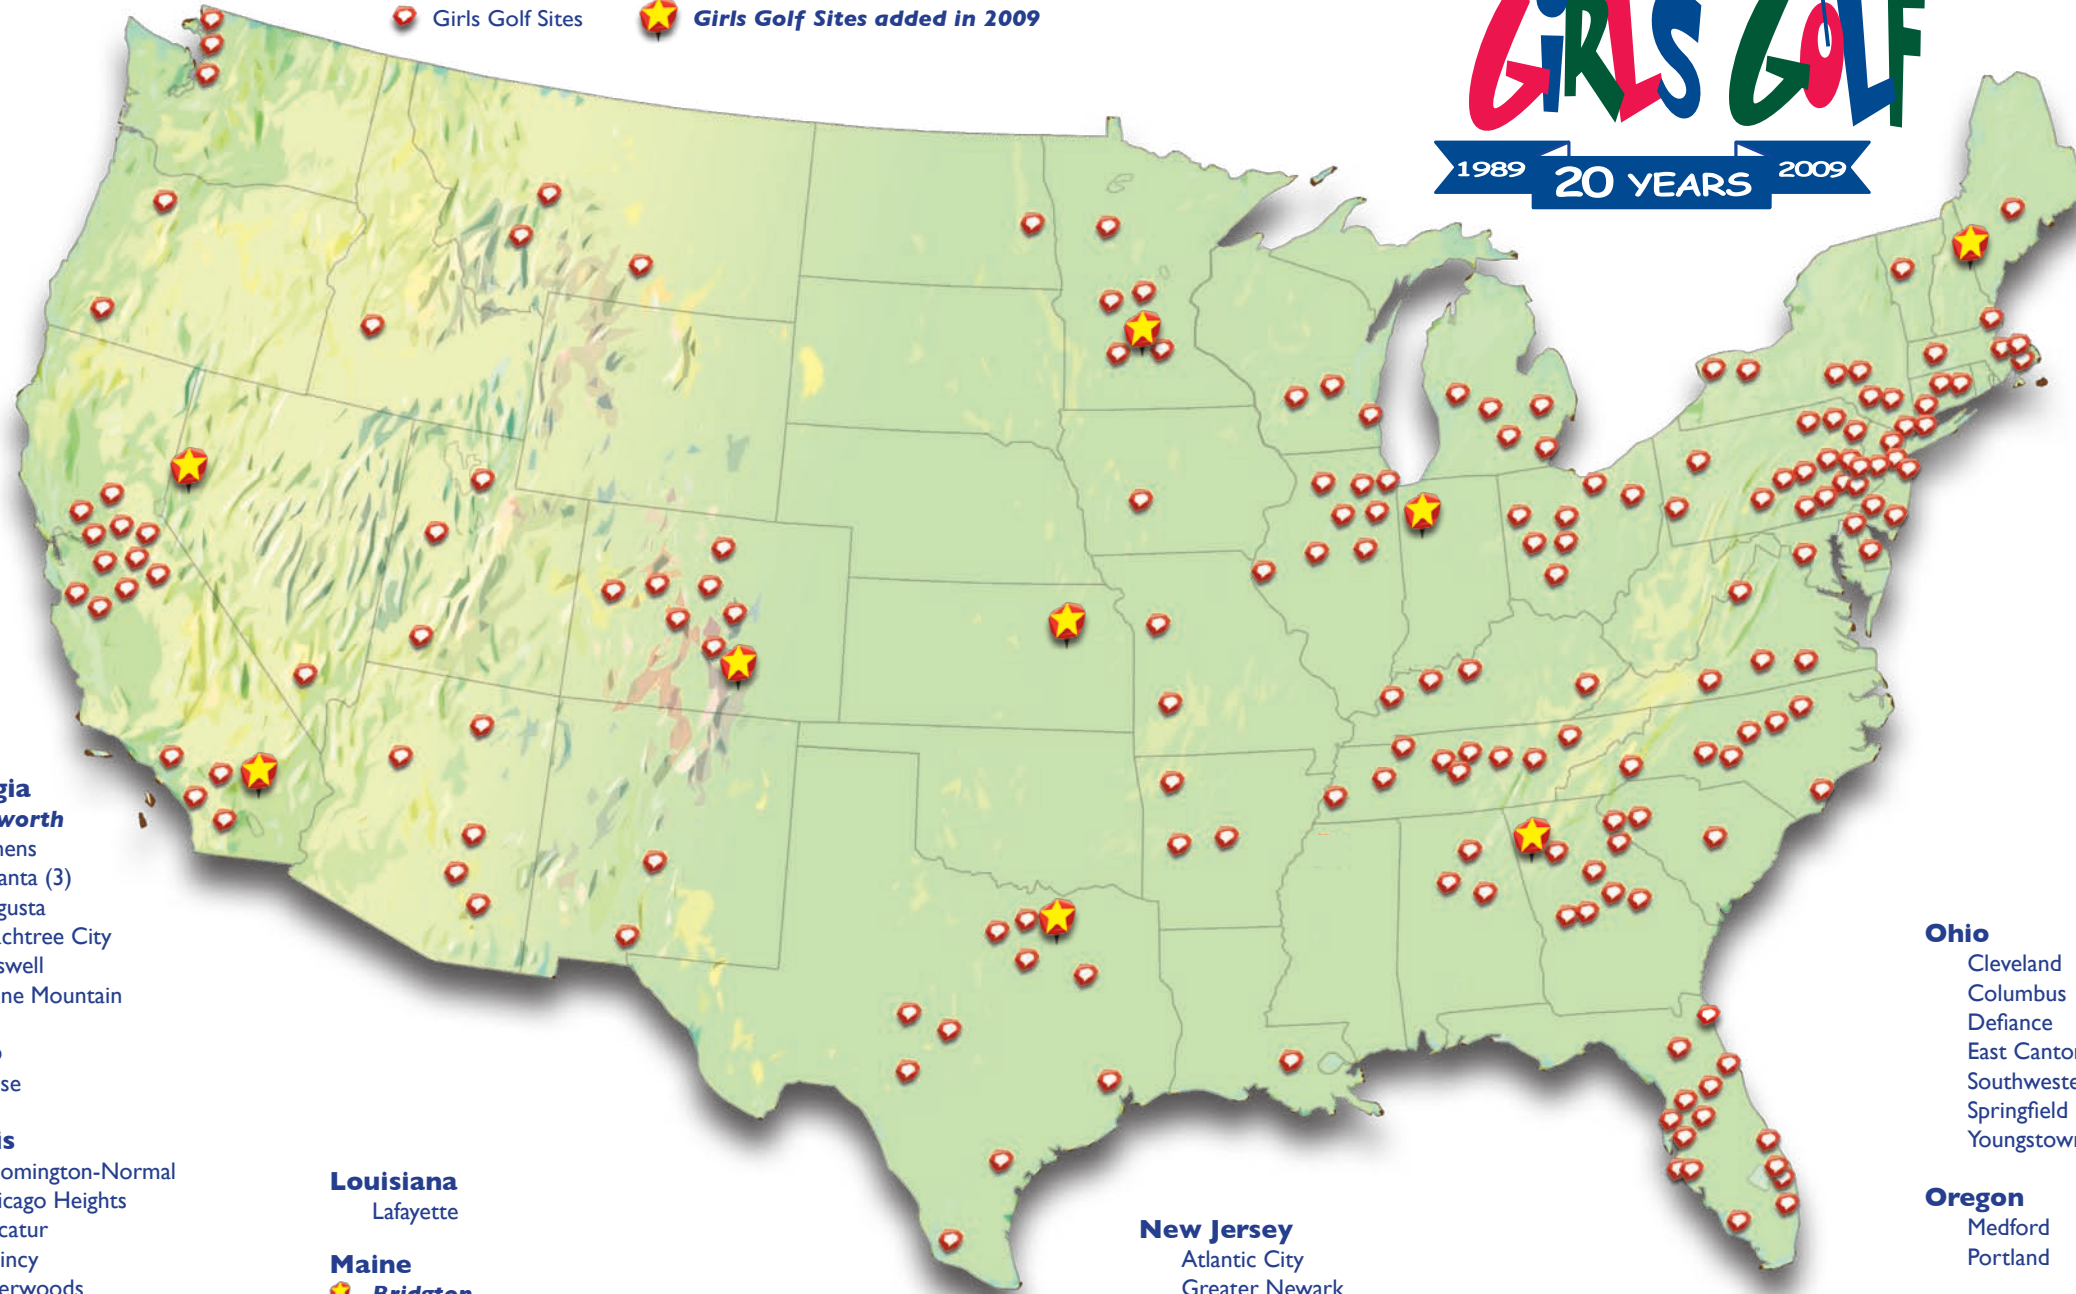

# Nearly 200 Sites Nationwide

Girls Golf Sites Girls Golf Sites added in 2009

## Alabama

Birmingham  
Huntsville  
Jacksonville

## Arizona

Chino Valley  
Peoria  
Phoenix  
Sedona  
Tucson

## Georgia

**Acworth**  
Athens  
Atlanta (3)  
Augusta  
Peachtree City  
Roswell  
Stone Mountain